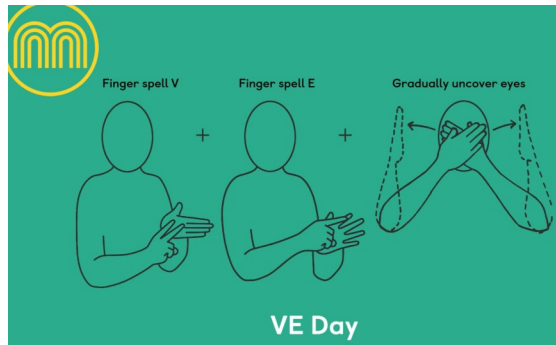

Butterfly Prints

Year 7 have been using different printing techniques to create butterflies. This week they made printing blocks from Styrofoam to create their prints.

Core Values

KS3 have been exploring all of Penn Fields core values: **Safety, Trust, Co-operation, Empowerment, Acceptance** and **Connection**. Working in teams, students worked through different scenarios and placed them into each value. The students worked collaboratively to make decisions.

This weeks sign of the week is: **VE Day**.
 For more information about Makaton,
 videos and signs of the week please visit:
<https://www.makaton.org/>

Learning Outside the Classroom

As the new term begins, **KS4 Nurture** students have been making the most of the beautiful weather by taking some of their lessons outside. In **PSHE**, they had insightful discussions about personal qualities and each student selected qualities that resonated with them. It's been a wonderful way to start the term.